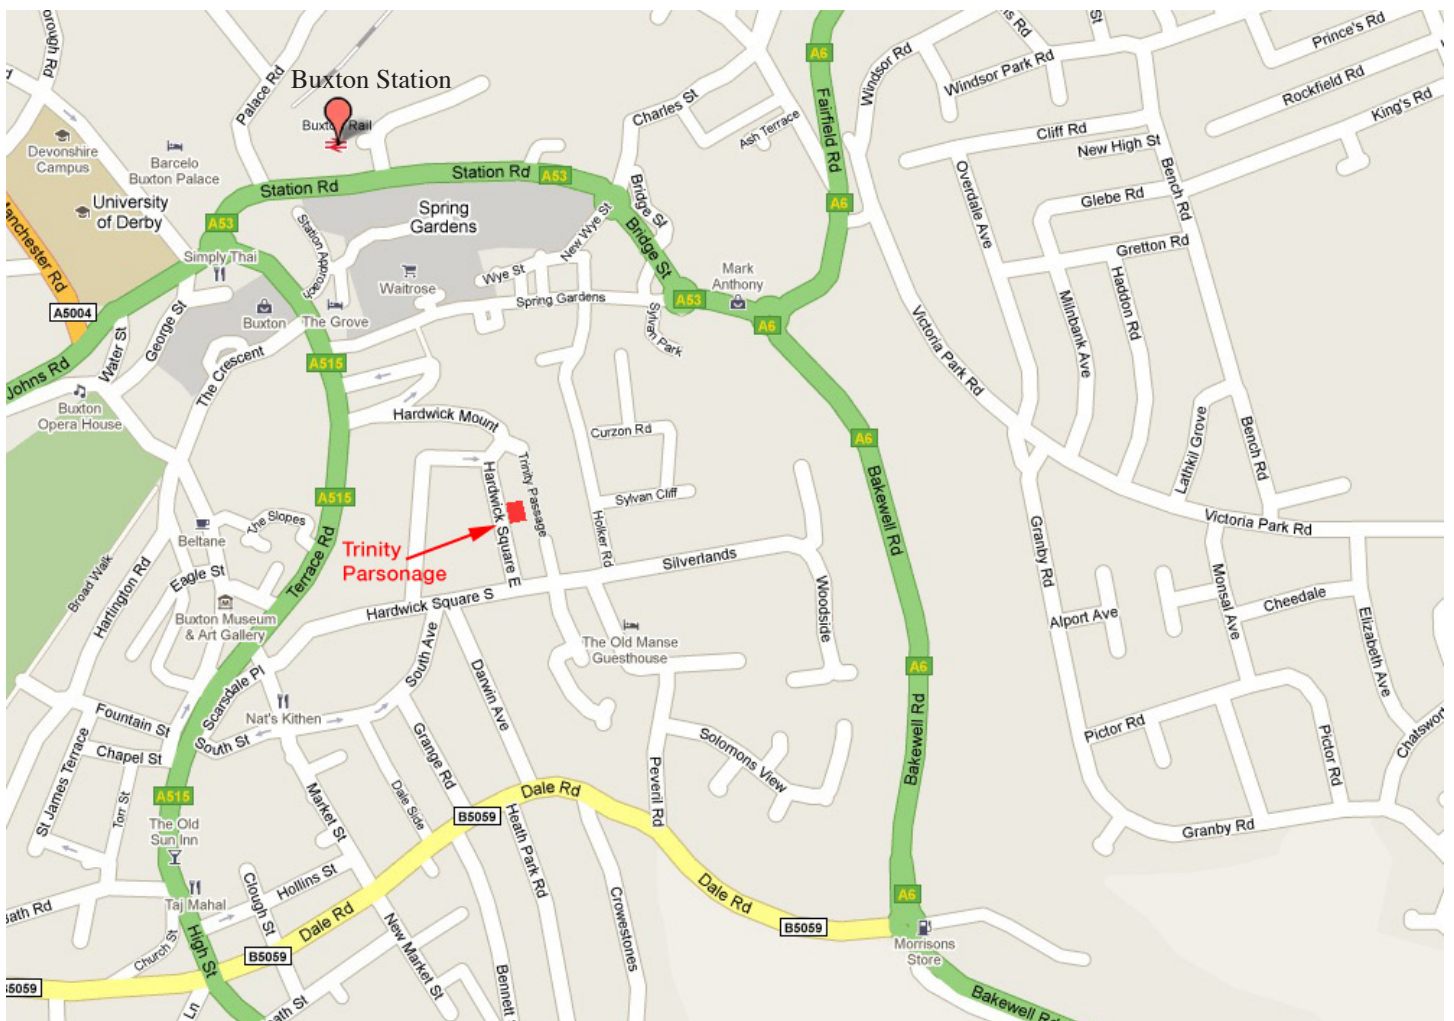

Click on this rather long URL for Google Street View:

<https://www.google.co.uk/maps/place/keithjones.net/@53.2573938,-1.9104767,3a,90y,55.77h,87.34t/data=!3m4!1e1!3m2!1srk1tm3d529iFDUj70RL-Raw!2e0!4m2!3m1!1s0x487a313d39c487d9:0x891219723a6bdb82!6m1!1e1>

## HOW TO FIND US

**Please note:** some SatNavs direct you to Trinity Passage, which is *behind* us.  
We are at Trinity Parsonage on Hardwick Square East